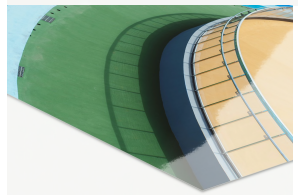

Custom Photo Prints of Your Pictures

GALLERY STANDARD

Lambda Print On Fuji Crystal DP II

- A classic paper for all kinds of photos
- Especially suited to images with intense colours
- Matte, glossy, silk or velvet surface

GALLERY STANDARD

LightJet Print On Kodak Pro Endura

- Special paper for luminous colors & high contrasts
- Especially suited to portraits and architecture images
- Matte or glossy

BEST IN CLASS

ultraHD Photo Print

- Fuji Crystal Professional Archive Maxima Paper
- Our photo print for the highest standards
- Can be matted and framed upon request

SPECIALIZED PRODUCT

LightJet Print On Fujiflex High Gloss

- Smooth surface for sharp, high gloss photos
- Warm base tone for expressive depth and vibrancy
- An extremely stable and rip resistant paper

SPECIALIZED PRODUCT

Metallic ultraHD Photo Print

- Double resolution for your metallic photo
- Bright portions with a metallic shimmer – for 100 years
- Optimal for nighttime cityscapes