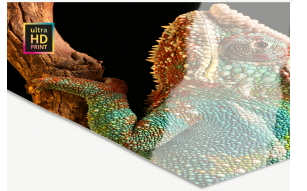

Masterprint

- Fine Art pigment print, a technological revolution
- Seamlessly printed and mounted under acrylic glass
- For large masterpieces up to 196 x 94 in. (5,0 x 2,4 m)

High Quality Canvas Photo Prints

- A classic paper for all kinds of photos
- Especially suited to images with intense colours
- Matte, glossy, silk or velvet surface

GALLERY STANDARD

LightJet Print On Kodak Pro Endura

- Special paper for luminous colors & high contrasts
- Especially suited to portraits and architecture images
- Matte or glossy

BEST IN CLASS

ultraHD Photo Print

- Fuji Crystal Professional Archive Maxima Paper
- Our photo print for the highest standards
- Can be matted and framed upon request

SPECIALIZED PRODUCT

LightJet Print On Fujiflex High Gloss

- Smooth surface for sharp, high gloss photos
- Warm base tone for expressive depth and vibrancy
- An extremely stable and rip resistant paper

SPECIALIZED PRODUCT

Metallic ultraHD Photo Print

- Double resolution for your metallic photo
- Bright portions with a metallic shimmer – for 100 years
- Optimal for nighttime cityscapes